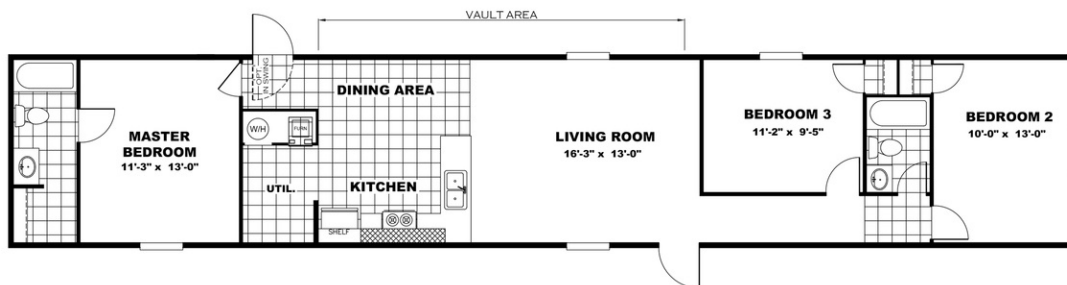

GLORY Model number: 36TRU14763BH18

3 beds • 2 baths • 1064 sq.ft. • 14' width • 76' depth

Our home building facilities invest in continuous product and process improvements. Plans, dimensions, features, materials, specifications and availability are subject to change without notice or obligation. Renderings and floor plans are representative likenesses of our homes and may differ from the actual homes. We invite you to tour a Home Center near you and inspect the highest value in quality housing available or call (336) 597-5538 to speak with a Home Consultant. Copyright 2017, CMH. All rights reserved.

<https://www.claytonhomesroxboro.com>

CLAYTON HOMES-ROXBORO

3970 DURHAM RD
ROXBORO, NC 27574

Monday - Thursday: 9am - 7pm
Friday: 9am - 6pm
Saturday: 9am - 5pm
Sunday: Closed

(336) 597-5538